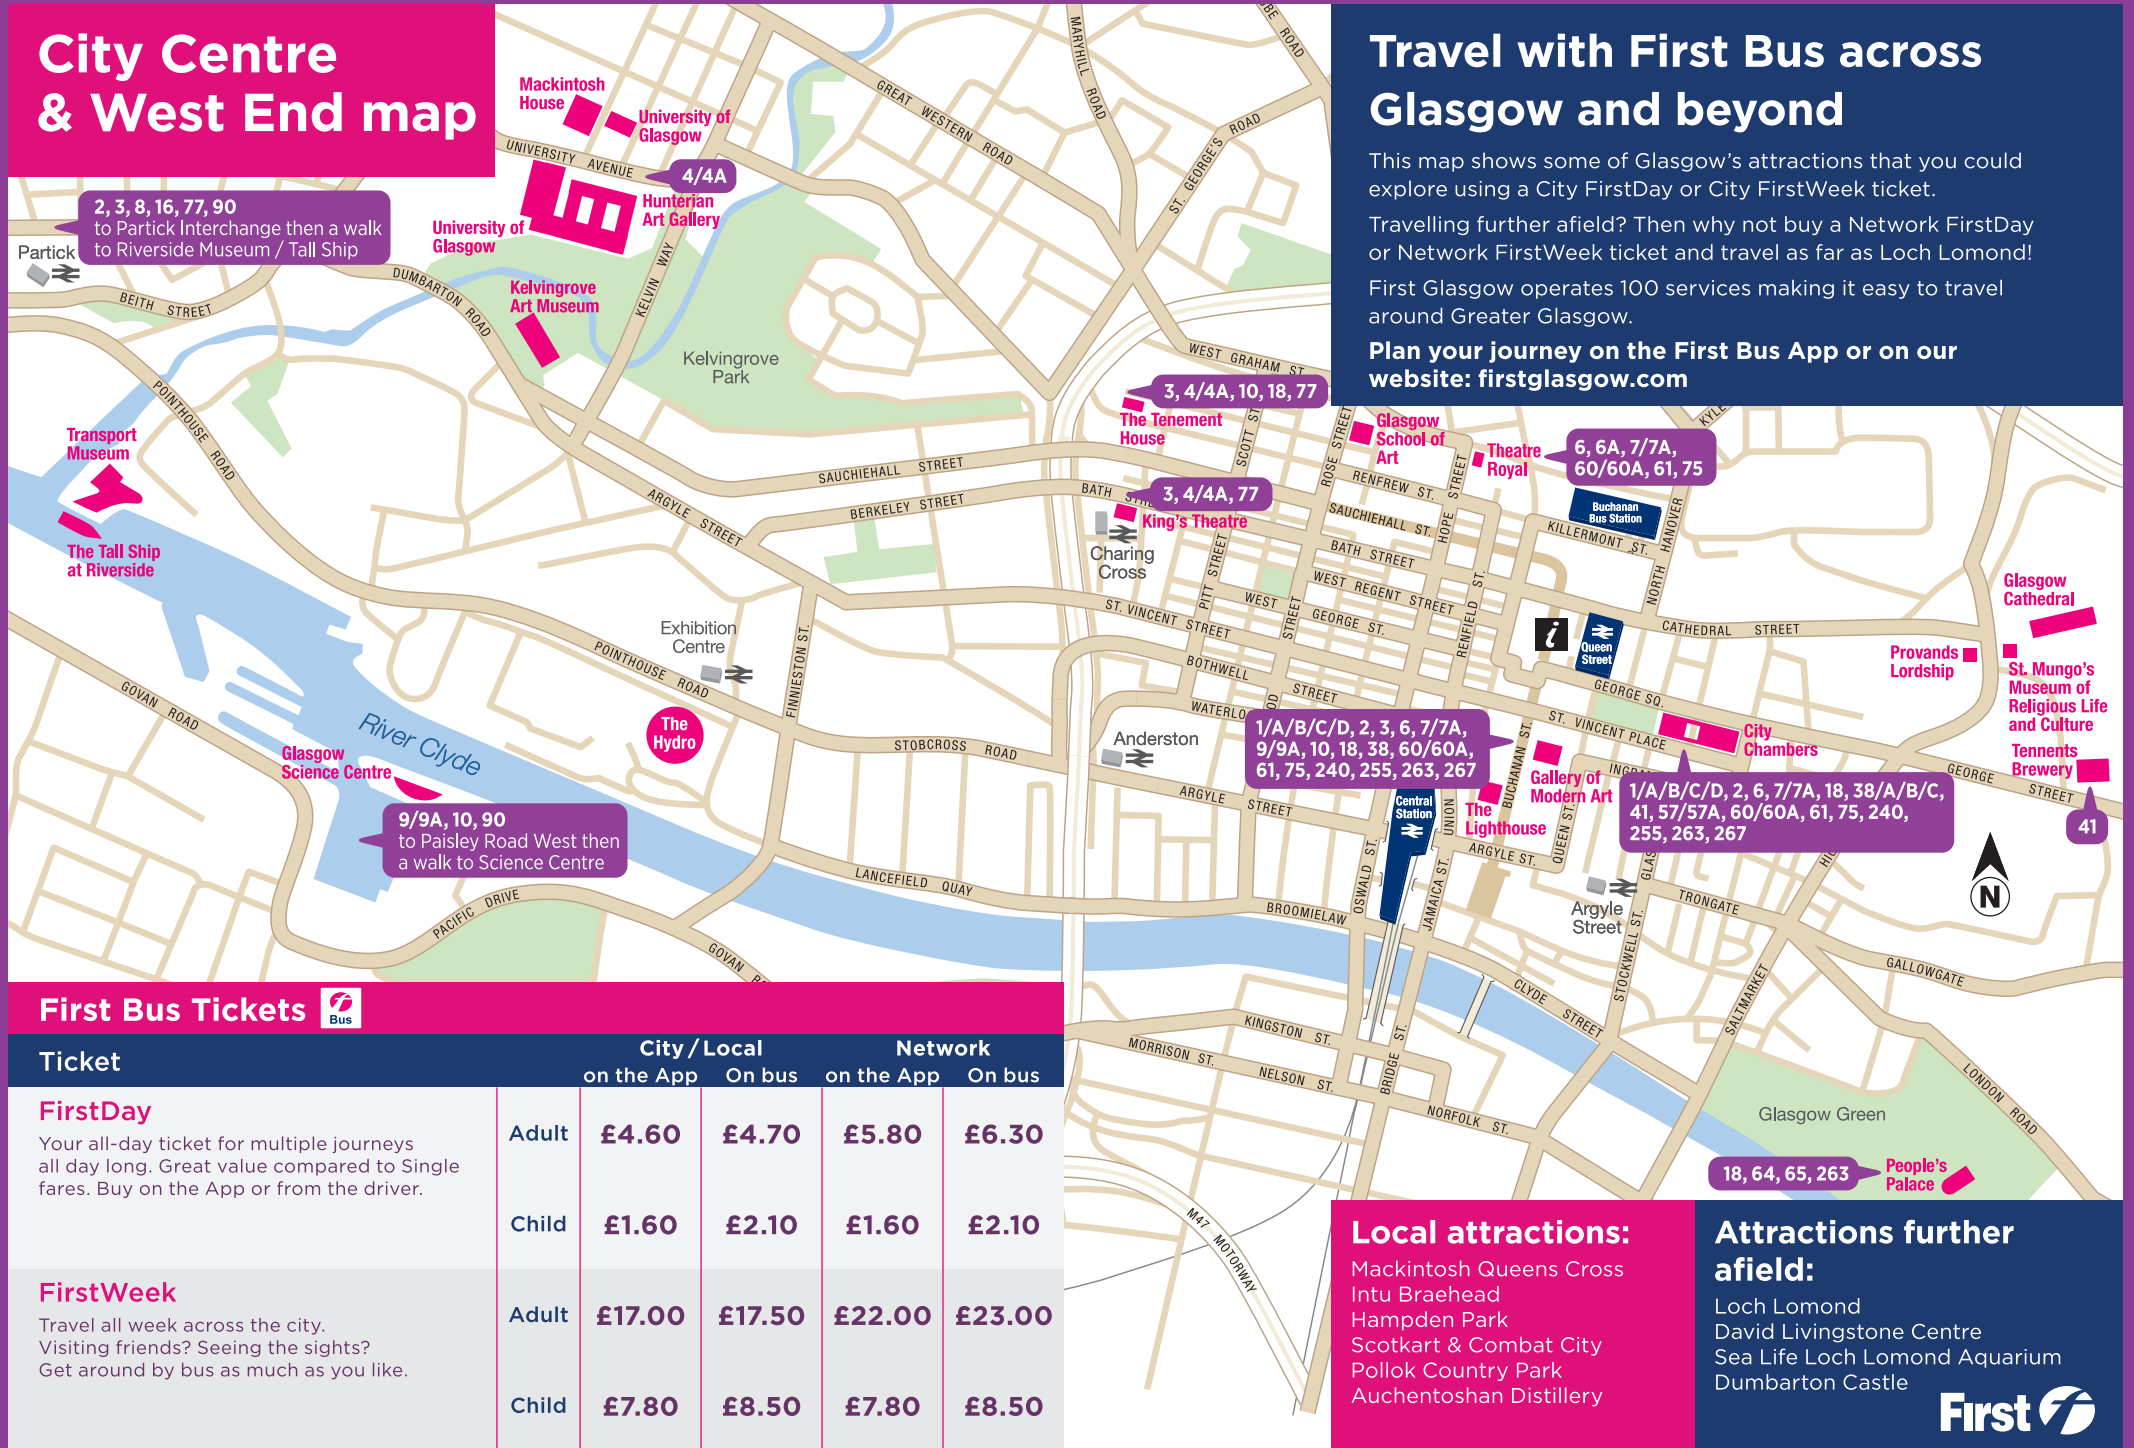

*To Bothwell Street (off-peak)

Travel from Airport to City in 15 minutes!

Glasgow Airport Express service 500 is the fastest link between Glasgow Airport and the City Centre, via the M8 motorway.

City Centre stops:

- Bothwell Street at Blythswood Street and Charing Cross
- Hope Street at Central Station and Waterloo Lane
- Queen Street Station, George Square and Dundas Street
- North Hanover Street
- Buchanan Bus Station

When travelling to Glasgow Airport we make six City Centre pick-ups after departing Buchanan Bus Station. These stops are shown in green on the map below.

City Centre & West End map

Travel with First Bus across Glasgow and beyond

This map shows some of Glasgow's attractions that you could explore using a City FirstDay or City FirstWeek ticket.

Travelling further afield? Then why not buy a Network FirstDay or Network FirstWeek ticket and travel as far as Loch Lomond!